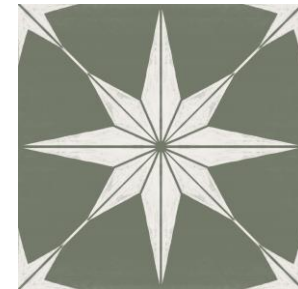

Astra Olive
CYWT74QM15 (15cm x 15cm)
CYWT74FM30 (30cm x 30cm)
Sample ref: Quadro15-SP-
ASTRAOLIVE