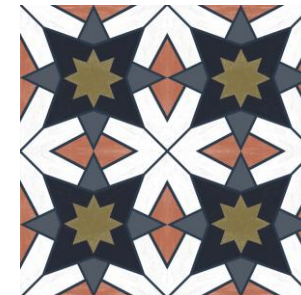

Maximus
CYWT58QM15 (15cm x 15cm)
Sample ref: Quadro15-SP-
MAXIMUS