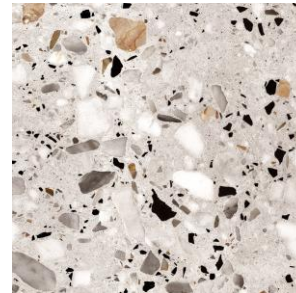

Syracuse
CYWT53QM15 (15cm x 15cm)
Sample ref: Quadro15-SP-SYRACUSE

Terrazzo Black Mix
CYWT84QM15 (15cm x 15cm)
Sample ref: Quadro15-SP-TERRAZZOBBLACK

Terrazzo Grey
CYWT82FM30 (30cm x 30cm)
Sample ref: Quadro15-SP-TERRAZZOGREY