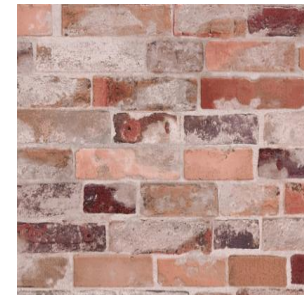

Stonewall Sand

270-1008 (67.5cm x 4m)
Sample ref:
3Dwall-sp-stonewallsand

Vintage Brick Tisa

270-1000 (67.5cm x 4m)
Sample ref:
3Dwall-sp-vintagebricktisa

Glue 750g

270-1098
(1 pot Covers 4m roll)