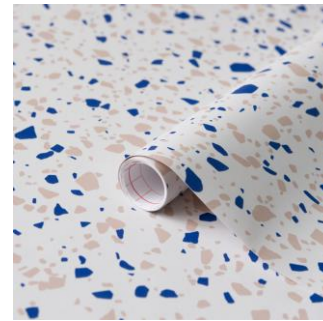

200-8206 (67.5cm x 15m)
Sample ref:
STONEMARBLETILE-SP-
SABBIAGREY

Stone Memy Beige

346-8229 (67.5cm x 2m)
200-3272 (67.5cm x 15m)
Sample ref:
STONEMARBLETILE-SP-MEMYBEIGE

Terrazzo

346-8179 (67.5cm x 2m)
200-8296 (67.5cm x 15m)
Sample ref:
STONEMARBLETILE-SP-TERRAZZO