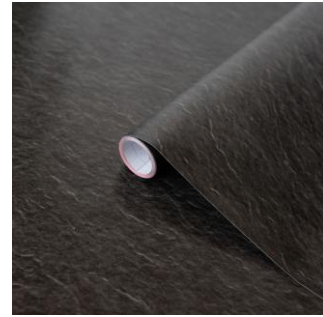

Self-adhesive film collection – Stones, Marbles

Avellino Beton Slate Grey
346-8092 (67.5cm x 2m)
346-5358 (90cm x 2.1m)
200-3182 (45cm x 15m)
Sample ref:
STONEMARBLETILE-SP-AVELLINOBETONSULATE

Avellino Stone Light Grey
346-8142 (67.5cm x 2m)
Sample ref:
STONEMARBLETILE-SP-AVELLINOSTONE

Black Granite Quartz
346-8180 (67.5cm x 2m)
346-5385 (90cm x 2.1m)
200-8297 (67.5cm x 15m)
Sample ref:
STONEMARBLETILE-SP-BLACKGRANITEQUARTZ

Black Slate Matt
346-8207 (67.5cm x 2m)
346-5400 (90cm x 2.1m)
200-8352 (67.5cm x 15m)
Sample ref:
STONEMARBLETILE-SP-BLACKSLATE

Marble Romeo Gold

346-8177 (67.5cm x 2m)
200-8294 (67.5cm x 15m)
Sample ref:
STONEMARBLETILE-SP-MARBLEROMEOGOLD

Marble Romeo Grey

346-8149 (67.5cm x 2m)
346-5380 (90cm x 2.1m)
200-8288 (67.5cm x 15m)
200-5605 (90cm x 15m)
Sample ref: STONEMARBLETILE-SP-ROMEOREG

Marble Romeo Matt White

346-8178 (67.5cm x 2m)
346-5384 (90cm x 2.1m)
200-3249 (45cm x 15m)
200-8295 (67.5cm x 15m)
Sample ref: STONEMARBLETILE-SP-ROMEOMATTWHITE

Marble Romeo Silver

346-8176 (67.5cm x 2m)
200-8293 (67.5cm x 15m)
Sample ref:
STONEMARBLETILE-SP-MARBLEROMEOSILVER