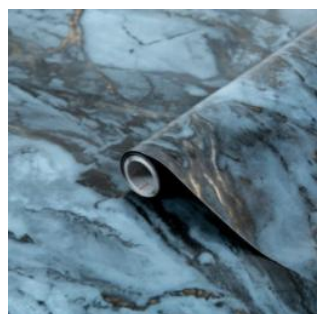

Marble Romeo Gold

346-8177 (67.5cm x 2m)
200-8294 (67.5cm x 15m)
Sample ref:
STONEMARBLETILE-SP-MARBLEROMEOGOLD