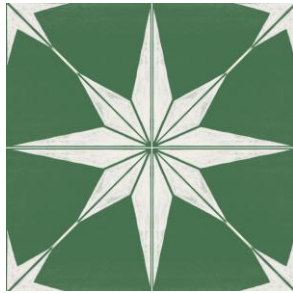

# Quadrostyle tile sticker collection – wall & floor

**Agadir Black**  
CYWT45FM30 (30cm x 30cm)  
Sample ref: Quadro15-SP-  
AGADIRBLACK

**Agadir grey**  
CYWT1QM15 (15cm x 15cm)  
Sample ref: Quadro15-SP-  
AGADIRGREY

**Agrigento Marble**  
CYWT49QM15 (15cm x 15cm)  
Sample ref: Quadro15-SP-  
AGRIGENTOMARBLE

**Agrigento Teak**  
CYWT50QM15 (15cm x 15cm)  
CYWT50FM30 (30cm x 30cm)  
Sample ref: Quadro15-SP-  
AGRIGENTOTEAK

**Apollo Indigo**  
CYWT43QM15 (15cm x 15cm)  
Sample ref: Quadro15-SP-  
APOLLOINDIGO

**Arabesque Jade Green**  
CYWT46FM30 (30cm x 30cm)  
Sample ref: Quadro15-SP-  
ARABESQUEJADEGREEN

**Astra Black**  
CYWT4QM15 (15cm x 15cm)  
CYWT4FM30 (30cm x 30cm)  
Sample ref: Quadro15-SP-ASTRA