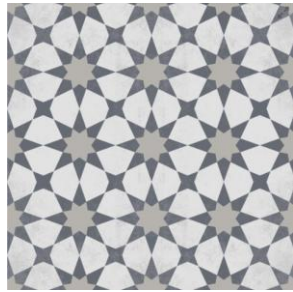

# Quadrostyle tile sticker collection – wall & floor

**Agadir Black**  
CYWT45FM30 (30cm x 30cm)  
Sample ref: Quadro15-SP-  
AGADIRBLACK

**Agadir grey**  
CYWT1QM15 (15cm x 15cm)  
Sample ref: Quadro15-SP-  
AGADIRGREY

**Agrigento Marble**  
CYWT49QM15 (15cm x 15cm)  
Sample ref: Quadro15-SP-  
AGRIGENTOMARBLE

**Agrigento Teak**  
CYWT50QM15 (15cm x 15cm)  
CYWT50FM30 (30cm x 30cm)  
Sample ref: Quadro15-SP-  
AGRIGENTOTEAK