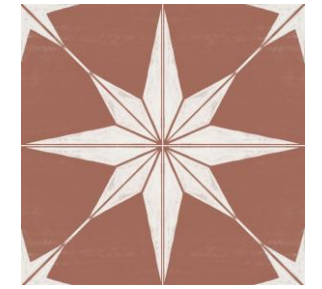

Astra Terracotta
CYWT77QM15 (15cm x 15cm)
Sample ref: Quadro15-SP-
ASTRATERRACOTTA