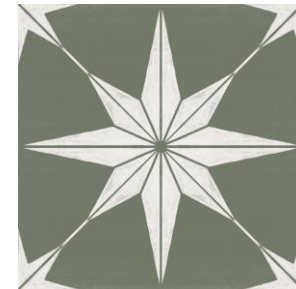

Agrigento Teak
CYWT50QM15 (15cm x 15cm)
CYWT50FM30 (30cm x 30cm)
Sample ref: Quadro15-SP-
AGRIGENTOTEAK

Astra Olive
CYWT74QM15 (15cm x 15cm)
CYWT74FM30 (30cm x 30cm)
Sample ref: Quadro15-SP-
ASTRAOLIVE