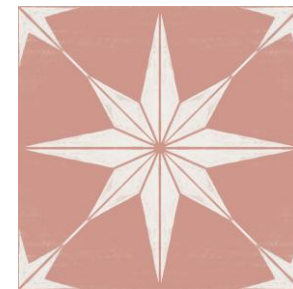

Astra Rose
CYWT73FM30 (30cm x 30cm)
Sample ref: Quadro15-SP-
ASTRAROSE