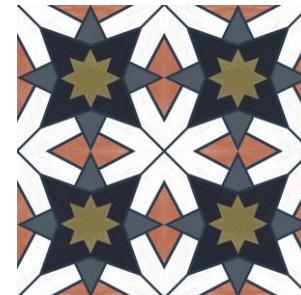

Maximus
CYWT58QM15 (15cm x 15cm)
CYWT58FM30 (30cm x 30cm)
Sample ref: Quadro15-SP-
MAXIMUS