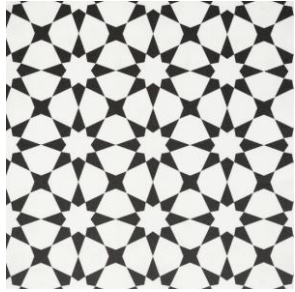

# Quadrostyle tile sticker collection – wall & floor

**Agadir Black**  
CYWT45FM30 (30cm x 30cm)  
Sample ref: Quadro15-SP-  
AGADIRBLACK

**Agadir grey**  
CYWT1QM15 (15cm x 15cm)  
Sample ref: Quadro15-SP-  
AGADIRGREY

**Agrigento Marble**  
CYWT49QM15 (15cm x 15cm)  
Sample ref: Quadro15-SP-  
AGRIGENTOMARBLE

**Agrigento Teak**  
CYWT50QM15 (15cm x 15cm)  
CYWT50FM30 (30cm x 30cm)  
Sample ref: Quadro15-SP-  
AGRIGENTOTEAK