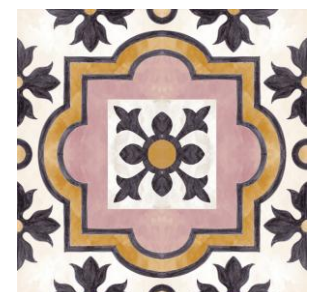

Syracuse
CYWT53QM15 (15cm x 15cm)
Sample ref: Quadro15-SP-
SYRACUSE