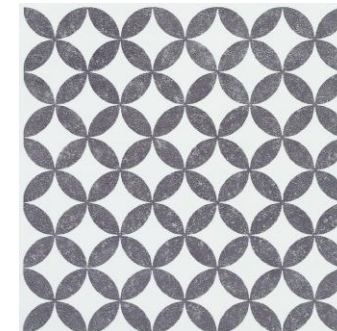

# Self-adhesive 15cm x 15cm wall tiles collection

**Alia Blue**

270-3110 (15.25cm x 15.25cm)

Sample ref:  
WALLTILES-SP-ALIABLUE

**Alia Gold**

270-3109 (15.25cm x 15.25cm)

Sample ref:  
WALLTILES-SP-ALIAGOLD

**Alia Natural**

270-3111 (15.25cm x 15.25cm)

Sample ref:  
WALLTILES-SP-ALIANATURAL

**Alina**

WPWT4785 (15.24cm x 15.24cm)

Sample ref:  
WALLTILES-SP-ALINA

**Amira Grey**

270-3112 (15.25cm x 15.25cm)

Sample ref:  
WALLTILES-SP-AMIRAGREY

**Caeli**

WPWT3811 (15.24cm x 15.24cm)

Sample ref:  
WALLTILES-SP-CAELI

**Cubia Blue**

270-3108 (15.25cm x 15.25cm)

Sample ref:  
WALLTILES-SP-CUBIABLUE

**Cubia Gold**