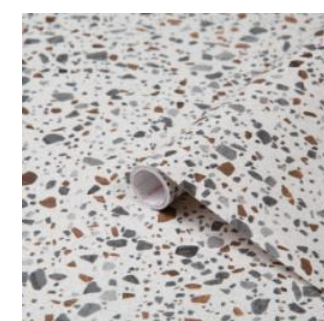

Terrazzo

346-0679 (45cm x 2m)
346-8179 (67.5cm x 2m)
200-8296 (67.5cm x 15m)
Sample ref:
STONEMARBLETILE-SP-TERRAZZO