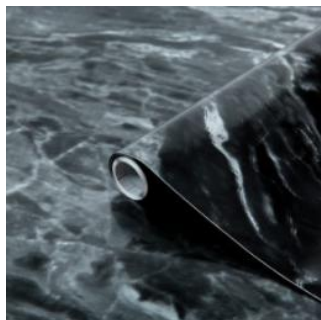

Marble Romeo Silver

346-8176 (67.5cm x 2m)
200-3247 (45cm x 15m)
200-8293 (67.5cm x 15m)
Sample ref:
STONEMARBLETILE-SP-
MARBLEROMEOSILVER