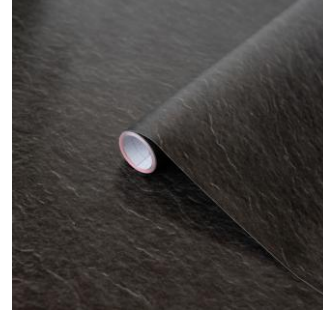

Self-adhesive film collection – Stones, Marbles

Avellino Beton Slate Grey

346-8092 (67.5cm x 2m)
346-5358 (90cm x 2.1m)
200-3182 (45cm x 15m)
Sample ref:
STONEMARBLETILE-SP-
AVELLINOBTONSULATE

Avellino Stone Light Grey

346-0655 (45cm x 2m)
346-8142 (67.5cm x 2m)
Sample ref:
STONEMARBLETILE-SP-
AVELLINOSTONE

Black Granite Quartz

346-0680 (45cm x 2m)
346-8180 (67.5cm x 2m)
346-5385 (90cm x 2.1m)
200-8297 (67.5cm x 15m)
Sample ref:
STONEMARBLETILE-SP-
BLACKGRANITEQUARTZ