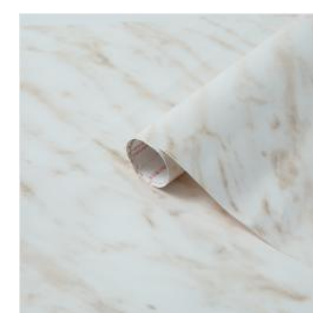

Marble Black

346-8027 (67.5cm x 2m)
346-5404 (90cm x 2.1m)
200-2255 (45cm x 15m)
200-8075 (67.5cm x 15m)
Sample ref:
STONEMARBLETILE-SP-MARBLEBLACK

Marble Carrara Beige

200-8131 (67.5cm x 15m)
200-5358 (90cm x 15m)
Sample ref:
STONEMARBLETILE-SP-
CARRARABEIGE