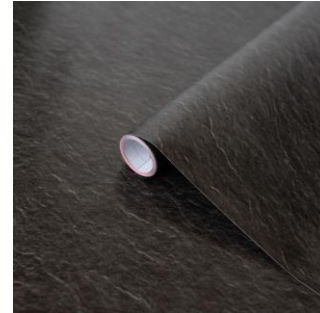

Self-adhesive film collection – Stones, Marbles

Avellino Beton Slate Grey

346-8092 (67.5cm x 2m)
346-5358 (90cm x 2.1m)
200-3182 (45cm x 15m)
Sample ref:
STONEMARBLETILE-SP-
AVELLINOBEONSLATE

Avellino Stone Light Grey

346-0655 (45cm x 2m)
346-8142 (67.5cm x 2m)
Sample ref:
STONEMARBLETILE-SP-
AVELLINOSTONE

Black Granite Quartz

346-0680 (45cm x 2m)
346-8180 (67.5cm x 2m)
346-5385 (90cm x 2.1m)
200-8297 (67.5cm x 15m)
Sample ref:
STONEMARBLETILE-SP-
BLACKGRANITEQUARTZ

Marble Romeo Matt White

346-8178 (67.5cm x 2m)
346-5384 (90cm x 2.1m)
200-3249 (45cm x 15m)
200-8295 (67.5cm x 15m)
Sample ref:
STONEMARBLETILE-SP-
ROMEOMATTWHITE

Marble Romeo Silver

346-8176 (67.5cm x 2m)
200-3247 (45cm x 15m)
200-8293 (67.5cm x 15m)
Sample ref:
STONEMARBLETILE-SP-
MARBLEROMEOSILVER

Quartz White

AH005911 (67.5cm x 2m)
Sample ref: STONEMARBLETILE-SP-
QUARTZWHITE

Sabbia Beige

200-8208 (67.5cm x 15m)
Sample ref:
STONEMARBLETILE-SP-
SABBIABEIGE

Sabbia Grey

200-8206 (67.5cm x 15m)
Sample ref:
STONEMARBLETILE-SP-
SABBIAGREY