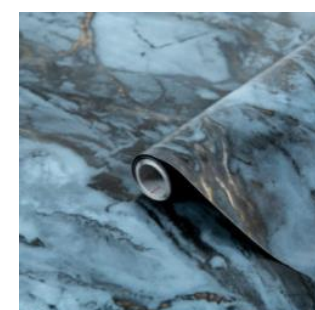

Marble Romeo Gold

346-8177 (67.5cm x 2m)
200-3248 (45cm x 15m)
200-8294 (67.5cm x 15m)
Sample ref:
STONEMARBLETILE-SP-
MARBLEROMEOGOLD