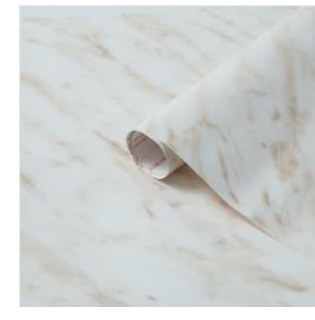

Marble Carrara Beige

200-8131 (67.5cm x 15m)
200-5358 (90cm x 15m)
Sample ref:
STONEMARBLETILE-SP-
CARRARABEIGE