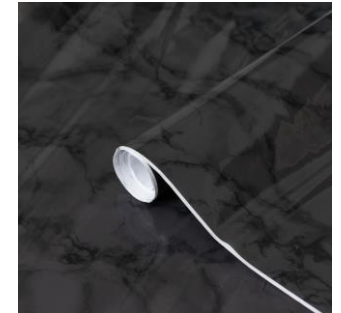

Carrara Marble Noir

AH005907 (67.5cm x 2m)
Sample ref: STONEMARBLETILE- SP-
CARRARANOIR