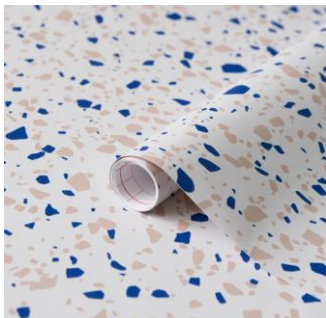

Sea Wave Marble Grey

AH005916 (67.5cm x 2m)
Sample ref: STONEMARBLETILE- SP-
SEAWAVE

Skies Quartz Grey

AH005909 (67.5cm x 2m)
Sample ref: STONEMARBLETILE- SP-
SKIESGREY

Stone Memy Biege

346-8229 (67.5cm x 2m)
200-3272 (67.5cm x 15m)
Sample ref:
STONEMARBLETILE-SP-MEMYBEIGE

Terrazzo

346-0679 (45cm x 2m)
346-8179 (67.5cm x 2m)
200-8296 (67.5cm x 15m)
Sample ref:
STONEMARBLETILE-SP-TERRAZZO

**kitchen
WRAPS**

ON A ROLL

Self-adhesive film collection – Stones, Marbles

Terrazzo Blue