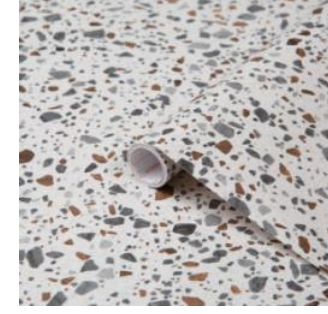

Sea Wave Marble Grey

AH005916 (67.5cm x 2m)
Sample ref: STONEMARBLETILE- SP-
SEAWAVE

Skies Quartz Grey

AH005909 (67.5cm x 2m)
Sample ref: STONEMARBLETILE- SP-
SKIESGREY

Stone Memy Biege

346-8229 (67.5cm x 2m)
200-3272 (67.5cm x 15m)
Sample ref:
STONEMARBLETILE-SP-MEMYBEIGE