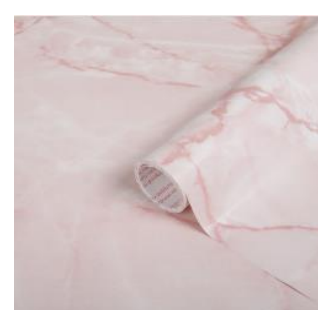

Marble Pink

346-8174 (67.5cm x 2m)
200-8124 (67.5cm x 15m)
Sample ref:
STONEMARBLETILE-SP-MARBLEPINK