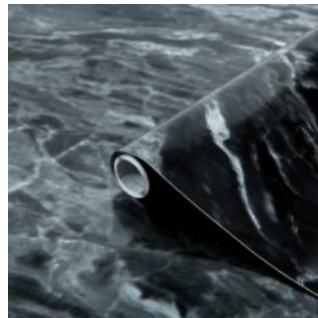

Marble Romeo Silver

346-8176 (67.5cm x 2m)
200-3247 (45cm x 15m)
200-8293 (67.5cm x 15m)
Sample ref:
STONEMARBLETILE-SP-
MARBLEROMEOSILVER