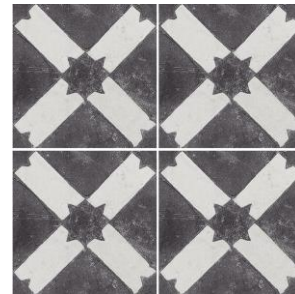

Riad in Black

CYWT63QM15 (15cm x 15cm)
CYWT63FM30 (30cm x 30cm)
Sample ref: Quadro15-SP-RIAD