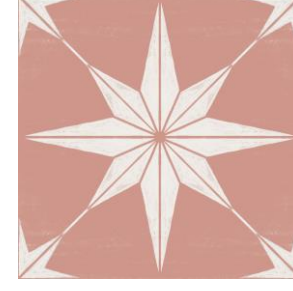

Astra Rose
CYWT73QM15 (15cm x 15cm)
CYWT73FM30 (30cm x 30cm)
Sample ref: Quadro15-SP-
ASTRAROSE