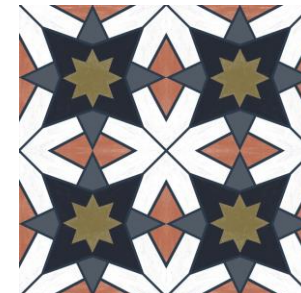

Maximus

CYWT58QM15 (15cm x 15cm)
CYWT58FM30 (30cm x 30cm)
Sample ref: Quadro15-SP-MAXIMUS