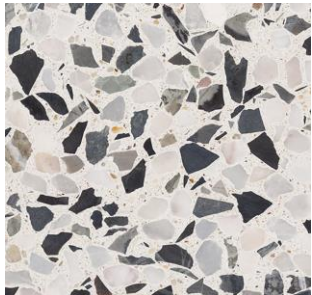

Quadrostyle tile sticker collection – wall & floor

Terrazzo Black Mix

CYWT84QM15 (15cm x 15cm)
CYWT84FM30 (30cm x 30cm)
Sample ref: Quadro15-SP-
TERRAZZOBBLACK