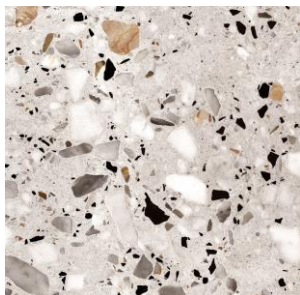

# Quadrostyle tile sticker collection – wall & floor

**Terrazzo Black Mix**

CYWT84QM15 (15cm x 15cm)  
CYWT84FM30 (30cm x 30cm)  
Sample ref: Quadro15-SP-  
TERRAZZOBBLACK

**Terrazzo Clay Pink**

CYWT81QM15 (15cm x 15cm)  
CYWT81FM30 (30cm x 30cm)  
Sample ref: Quadro15-SP-  
TERRAZZOCLAY

**Terrazzo Grey**

CYWT82QM15 (15cm x 15cm)  
CYWT82FM30 (30cm x 30cm)  
Sample ref: Quadro15-SP-  
TERRAZZOGREY

**Terrazzo Grigio**

CYWT83QM15 (15cm x 15cm)  
CYWT83FM30 (30cm x 30cm)  
Sample ref: Quadro15-SP-  
TERRAZZOGRIGIO