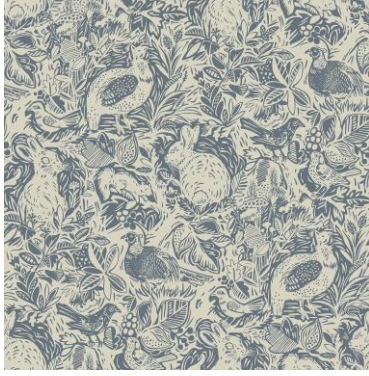

Retro Rainbow

NUS4854 (52.07cm x 5.49m)
Sample ref: pswallpaper-
RETORAINBOW

Saybrook

NUS3562 (52.07cm x 5.49m)
Sample ref: pswallpaper-SAYBROOK

Seagrass Indigo

SLW3410 (52.07cm x 5.49m)
Sample ref: pswallpaper-
SEAGRASSINDIGO

Seagrass Mist

SLW3707 (52.07cm x 5.49m)
Sample ref: pswallpaper-
SEAGRASSMIST

Secret Black

NUS3501 (52.07cm x 5.49m)
Sample ref: pswallpaper-SECRETBLACK

Songbird Sage

NUS4470 (52.07cm x 5.49m)
Sample ref: pswallpaper-
SONGBIRDSAGE

Sudbury

NUS3544 (52.07cm x 5.49m)
Sample ref: pswallpaper-SUDBURY

Peel & stick wallpaper collection

Sweet Safari Green
NUS4851 (52.07cm x 5.49m)
Sample ref: pswallpaper-SWEETSAFARIGREEN

Terrene Blue
NUS3622 (52.07cm x 5.49m)
Sample ref: pswallpaper-TERRENEBLUE