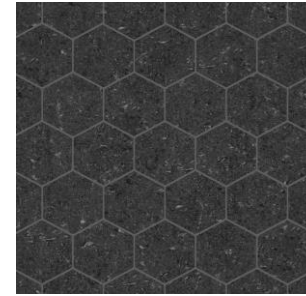

3D wallpaper collection

Asmant grey
270-1002 (67.5cm x 4m)
Sample ref:
3Dwall-sp-ASMANTSLATEGREY

Carrara Mosaic
270-1011 (67.5cm x 4m)
Sample ref:
3Dwall-sp-CARRARAMOSAIC

Caserta White Tile
270-1010 (67.5cm x 4m)
Sample ref:
3Dwall-sp-CASERTAWHITE

Dark Hex
270-1018 (67.5cm x 4m)
Sample ref:
3Dwall-sp-DARKHEXAGON

Floral
270-1017 (67.5cm x 4m)
Sample ref:
3Dwall-sp-FLORAL

Grey Chevron
270-1015 (67.5cm x 4m)
Sample ref:
3Dwall-sp-GREYCHEVRON

Moroccan Tiles Simenta
270-1003 (67.5cm x 4m)
Sample ref:
3Dwall-sp-MOROCCANSIMENTA

Moroccan Tiles
270-1016 (67.5cm x 4m)
Sample ref:
3Dwall-sp-MOROCCANTILES

Natural Concrete
270-1013 (67.5cm x 4m)
Sample ref:
3Dwall-sp-NATURALCONCRETE

Oriental Element
270-1022 (67.5cm x 4m)
Sample ref:
3Dwall-sp-ORIENTALELEMENT

Pastel Tiles
270-1020 (67.5cm x 4m)
Sample ref:
3Dwall-sp-PASTELTILES

Rusty Stone
270-1019 (67.5cm x 4m)
Sample ref:
3Dwall-sp-RUSTYSTONE

**kitchen
WRAPS**

ON A ROLL

3D wallpaper collection

Splendid Marble