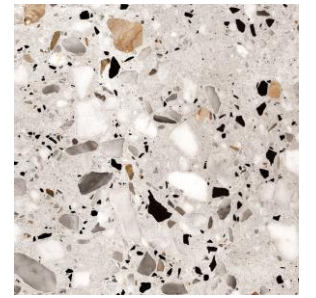

Stellino
CYWT34QM15 (15cm x 15cm)
CYWT34FM30 (30cm x 30cm)
Sample ref: Quadro15-SP-STELLINO

Stripes Ink Black
CYWT42QM15 (15cm x 15cm)
CYWT42FM30 (30cm x 30cm)
Sample ref: Quadro15-SP-STRIPESINKBLACK

Stripes Pink
CYWT41QM15 (15cm x 15cm)
CYWT41FM30 (30cm x 30cm)
Sample ref: Quadro15-SP-STRIPESPINK

Syracuse
CYWT53QM15 (15cm x 15cm)
CYWT53FM30 (30cm x 30cm)
Sample ref: Quadro15-SP-SYRACUSE

Terrazzo Black Mix
CYWT84QM15 (15cm x 15cm)
CYWT84FM30 (30cm x 30cm)
Sample ref: Quadro15-SP-TERRAZZBLACK

Terrazzo Clay Pink
CYWT81QM15 (15cm x 15cm)
CYWT81FM30 (30cm x 30cm)
Sample ref: Quadro15-SP-TERRAZZOCLAY