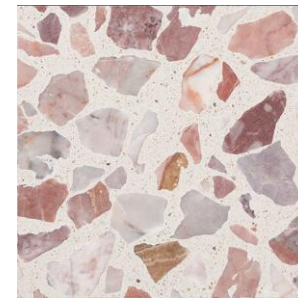

Stellino
CYWT34QM15 (15cm x 15cm)
CYWT34FM30 (30cm x 30cm)
Sample ref: Quadro15-SP-STELLINO

Stripes Ink Black
CYWT42QM15 (15cm x 15cm)
CYWT42FM30 (30cm x 30cm)
Sample ref: Quadro15-SP-STRIPESINKBLACK

Stripes Pink
CYWT41QM15 (15cm x 15cm)
CYWT41FM30 (30cm x 30cm)
Sample ref: Quadro15-SP-STRIPESPINK

Syracuse
CYWT53QM15 (15cm x 15cm)
CYWT53FM30 (30cm x 30cm)
Sample ref: Quadro15-SP-SYRACUSE

Terrazzo Black Mix
CYWT84QM15 (15cm x 15cm)
CYWT84FM30 (30cm x 30cm)
Sample ref: Quadro15-SP-TERRAZZBLACK

Terrazzo Clay Pink
CYWT81QM15 (15cm x 15cm)
CYWT81FM30 (30cm x 30cm)
Sample ref: Quadro15-SP-TERRAZZOCLAY