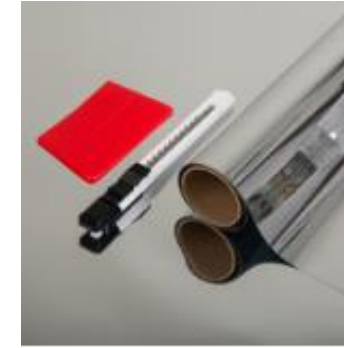

One Way Mirror Privacy

339-5050 (90cm x 1.5m)
Sample ref:
PEEL&STICK-SP-ONEWAYMIRROR
PRIVACY