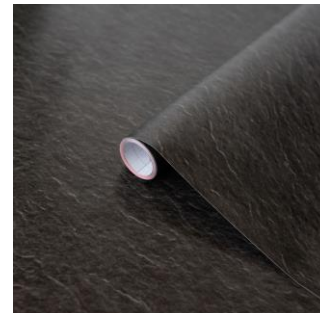

# Self-adhesive film collection – Stones, Marbles

**Avellino Beton Slate Grey**

346-8092 (67.5cm x 2m)  
346-5358 (90cm x 2.1m)  
200-3182 (45cm x 15m)  
Sample ref:  
STONEMARBLETILE-SP-  
AVELLINOBTONSULATE

**Avellino Stone Light Grey**

346-0655 (45cm x 2m)  
346-8142 (67.5cm x 2m)  
Sample ref:  
STONEMARBLETILE-SP-  
AVELLINOSTONE

**Black Granite Quartz**

346-0680 (45cm x 2m)  
346-8180 (67.5cm x 2m)  
346-5385 (90cm x 2.1m)  
200-8297 (67.5cm x 15m)  
Sample ref:  
STONEMARBLETILE-SP-  
BLACKGRANITEQUARTZ