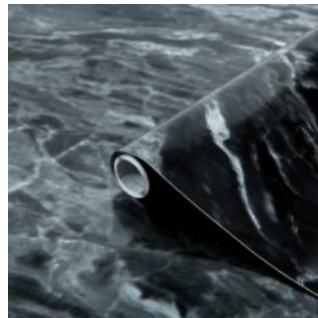

Marble Romeo Silver

346-8176 (67.5cm x 2m)
200-3247 (45cm x 15m)
200-8293 (67.5cm x 15m)
Sample ref:
STONEMARBLETILE-SP-MARBLEROMEOSILVER