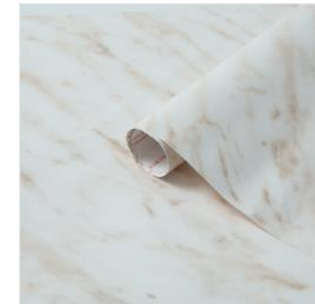

Marble Carrara Beige

200-8131 (67.5cm x 15m)
200-5358 (90cm x 15m)
Sample ref:
STONEMARBLETILE-SP-
CARRARABEIGE