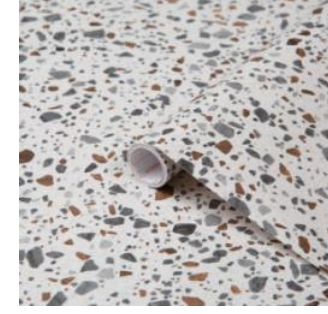

Terrazzo

346-0679 (45cm x 2m)
346-8179 (67.5cm x 2m)
200-8296 (67.5cm x 15m)
Sample ref:
STONEMARBLETILE-SP-TERRAZZO