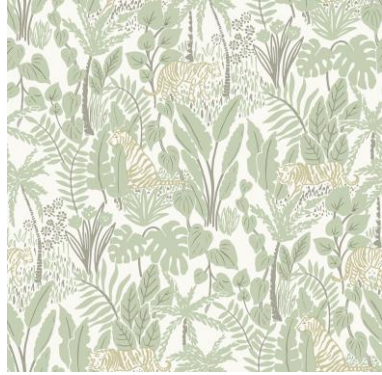

London Brick Grey
NUS3550 (52.07cm x 5.49m)
Sample ref: pswallpaper-GREYLONDONBRICK

Maui Blue
NUS3148 (52.07cm x 5.49m)
Sample ref: pswallpaper-MAUIBLUE

Maui Green
NU2906 (52.07cm x 5.49m)
Sample ref: pswallpaper-MAUIGREEN

Peel & stick wallpaper collection

Maynard Blue

NUS4481 (52.07cm x 5.49m)
Sample ref: pswallpaper-MAYNARDBLUE

Maynard Green

NUS4483 (52.07cm x 5.49m)
Sample ref: pswallpaper-MAYNARDGREEN

Merriment Charcoal

NUS3146 (52.07cm x 5.49m)
Sample ref: pswallpaper-CHARCOALMERRIMENT