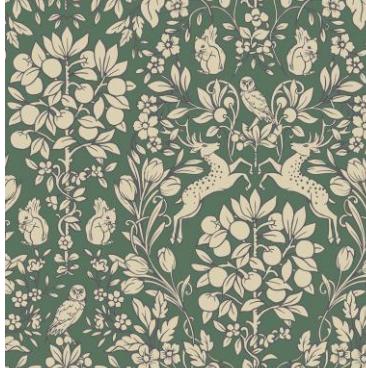

Arrowhead
NU1701 (52.07cm x 5.49m)
Sample ref: pswallpaper-ARROWHEAD

Astrilde
NUS3259 (52.07cm x 5.49m)
Sample ref: pswallpaper-ASTRILDE

Bindu Blue
SLW3701 (52.07cm x 5.49m)
Sample ref: pswallpaper-BINDUBLUE

Birch Tree
NU1650 (52.07cm x 5.49m)
Sample ref: pswallpaper-BIRCHTREE

Canopy Black
NUS3498 (52.07cm x 5.49m)
Sample ref: pswallpaper-CANOPYBLACK

Eloise Charcoal
NUS4468 (52.07cm x 5.49m)
Sample ref: pswallpaper-ELOISECHARCOAL

Enchanted Blush Pink
NUS4479 (52.07cm x 5.49m)
Sample ref: pswallpaper-ENCHANTEDBLUSH

Enchanted Emerald Green
NUS4480 (52.07cm x 5.49m)
Sample ref: pswallpaper-ENCHANTEDEMERALD

Enchanted Taupe
NUS4478 (52.07cm x 5.49m)
Sample ref: pswallpaper-ENCHANTEDTAUPE