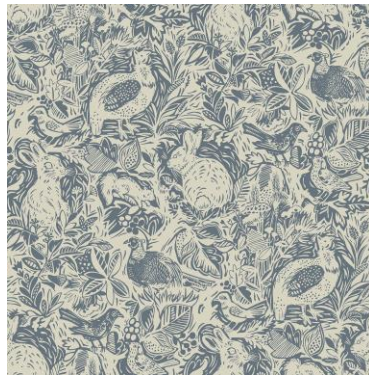

Retro Rainbow

NUS4854 (52.07cm x 5.49m)
Sample ref: pswallpaper-RETORAINBOW

Saybrook

NUS3562 (52.07cm x 5.49m)
Sample ref: pswallpaper-SAYBROOK

Seagrass Indigo

SLW3410 (52.07cm x 5.49m)
Sample ref: pswallpaper-SEAGRASSINDIGO

Seagrass Mist

SLW3707 (52.07cm x 5.49m)
Sample ref: pswallpaper-SEAGRASSMIST

Secret Black

NUS3501 (52.07cm x 5.49m)
Sample ref: pswallpaper-SECRETBLACK

Songbird Sage

NUS4470 (52.07cm x 5.49m)
Sample ref: pswallpaper-SONGBIRDSAGE

Peel & stick wallpaper collection

Sudbury
NUS3544 (52.07cm x 5.49m)
Sample ref: pswallpaper-SUDBURY

Sweet Safari Green
NUS4851 (52.07cm x 5.49m)
Sample ref: pswallpaper-SWEETSAFARIGREEN

Terrene Blue
NUS3622 (52.07cm x 5.49m)
Sample ref: pswallpaper-TERRENEBLUE