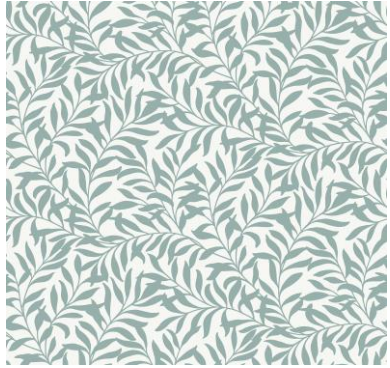

Peel & stick wallpaper collection

Wisley Spruce

NUS4477 (52.07cm x 5.49m)

Sample ref: pswallpaper-WISLEYSRUCE