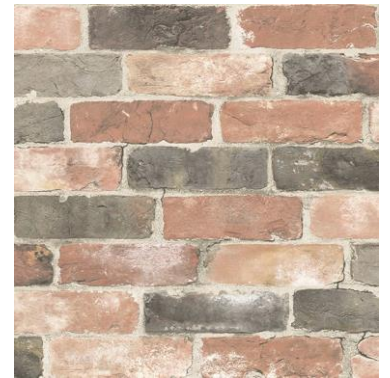

Maui Blue
NUS3148 (52.07cm x 5.49m)
Sample ref: pswallpaper-MAUIBLUE

Newport Brick
NUS2064 (52.07cm x 5.49m)
Sample ref: pswallpaper-NEWPORTBRICK