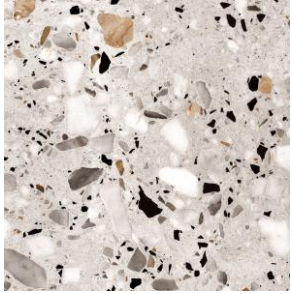

Quadrostyle tile sticker collection – wall & floor

Terrazzo Grey

CYWT82QM15 (15cm x 15cm)
CYWT82FM30 (30cm x 30cm)
Sample ref: Quadro15-SP-TERRAZZOGREY