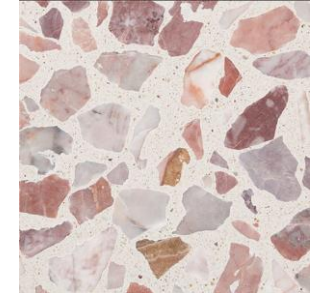

Terrazzo Clay Pink

CYWT81QM15 (15cm x 15cm)
CYWT81FM30 (30cm x 30cm)
Sample ref: Quadro15-SP-TERRAZZOCLAY