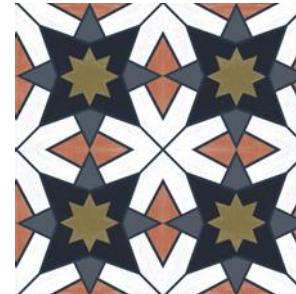

Maximus
CYWT58QM15 (15cm x 15cm)
CYWT58FM30 (30cm x 30cm)
Sample ref: Quadro15-SP-
MAXIMUS