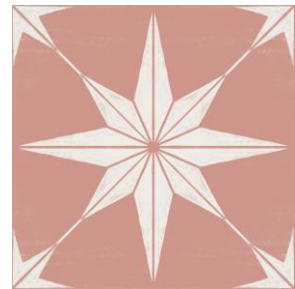

Astra Rose
CYWT73QM15 (15cm x 15cm)
CYWT73FM30 (30cm x 30cm)
Sample ref: Quadro15-SP-
ASTRAROSE