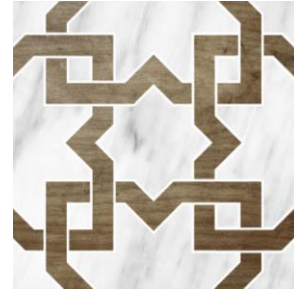

Toledo Fawn

CYWT75QM15 (15cm x 15cm)
CYWT75FM30 (30cm x 30cm)
Sample ref: Quadro15-SP-
TOLEDOFAWN

Vallarta

CYWT72QM15 (15cm x 15cm)
CYWT72FM30 (30cm x 30cm)
Sample ref: Quadro15-SP-VALLARTA

Verdejotile

CYWT71QM15 (15cm x 15cm)
CYWT71FM30 (30cm x 30cm)
Sample ref: Quadro15-SP-
VERDEJOTILE