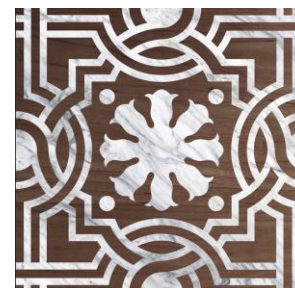

Quadrostyle tile sticker collection – wall & floor

Agadir Black
CYWT45QM15 (15cm x 15cm)
CYWT45FM30 (30cm x 30cm)
Sample ref: Quadro15-SP-
AGADIRBLACK

Agadir grey
CYWT1FM15 (15cm x 15cm)
CYWT1FM30 (30cm x 30cm)
Sample ref: Quadro15-SP-
AGADIRGREY

Agrigento Marble
CYWT49QM15 (15cm x 15cm)
CYWT49FM30 (30cm x 30cm)
Sample ref: Quadro15-SP-
AGRIGENTOMARBLE

Agrigento Teak
CYWT50QM15 (15cm x 15cm)
CYWT50FM30 (30cm x 30cm)
Sample ref: Quadro15-SP-
AGRIGENTOTEAK