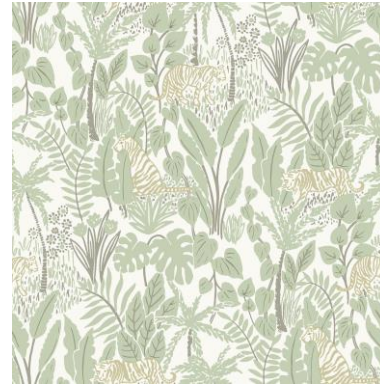

NUS4479 (52.07cm x 5.49m)

Sample ref: pswallpaper-enchantedblush

Enchanted Emerald

NUS4480 (52.07cm x 5.49m)

Sample ref: pswallpaper-enchantedemerald

Enchanted Taupe

NUS4478 (52.07cm x 5.49m)

Sample ref: pswallpaper-enchantedtaupe

Bindu

SLW3701 (52.07cm x 5.49m)

Sample ref: pswallpaper-bindu

Maynard Blue

NUS4481 (52.07cm x 5.49m)

Sample ref: pswallpaper-maynardblue

Maynard Green

NUS4483 (52.07cm x 5.49m)