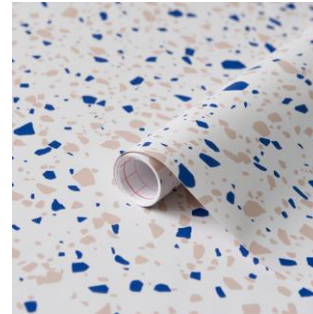

Terrazzo Blue

346-0695 (45cm x 2m)
346-8202 (67.5cm x 2m)
200-8347 (67.5cm x 15m)
Sample ref:
STONEMARBLETILE-SP-TERRAZZOBUE