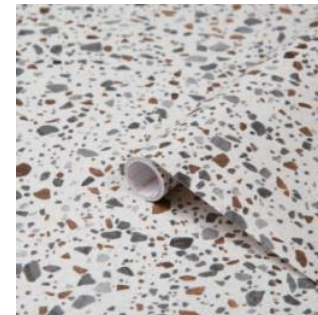

Terrazzo

346-0679 (45cm x 2m)
346-8179 (67.5cm x 2m)
200-8296 (67.5cm x 15m)
Sample ref:
STONEMARBLETILE-SP-
TERRAZZO