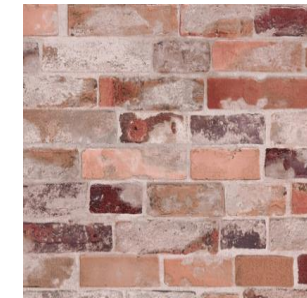

# 3D wallpaper collection

**Slate Bricks Asmant grey**  
270-1002 (67.5cm x 4m)  
Sample ref:  
3Dwall-sp-asmantslategrey

**Grey Chevron**  
270-1015 (67.5cm x 4m)  
Sample ref:  
3Dwall-sp-greychevron

**Splendid Marble**  
270-1014 (67.5cm x 4m)  
Sample ref:  
3Dwall-sp-splendidmarble

**Metallic Chevron**  
270-1021 (67.5cm x 4m)  
Sample ref:  
3Dwall-sp-metallic chevron

**Stonewall Grey**  
270-1009 (67.5cm x 4m)  
Sample ref:  
3Dwall-sp-stonewallgrey

**Vintage Brick Tisa**  
270-1000 (67.5cm x 4m)  
Sample ref:  
3Dwall-sp-vintagebricktisa